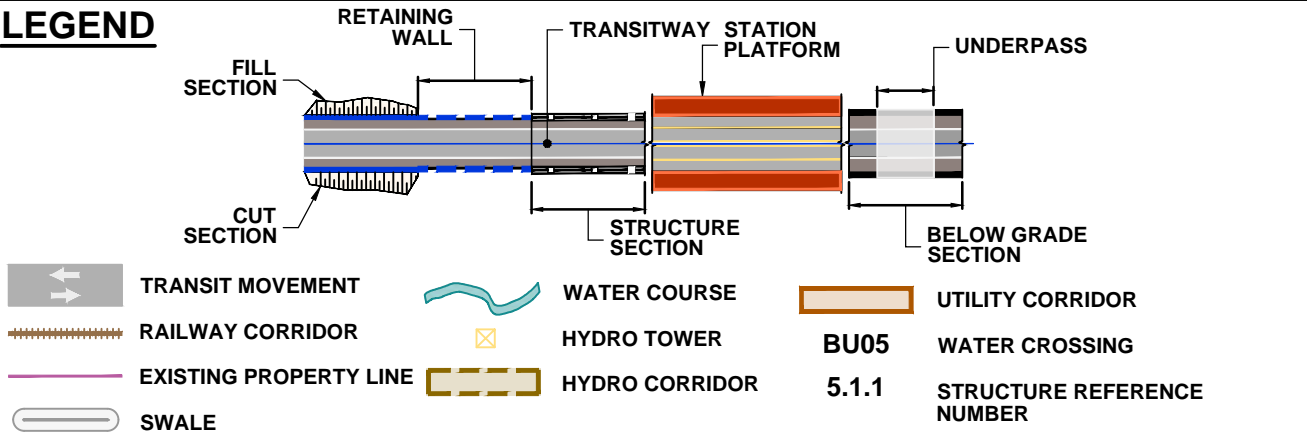

DRAWING NAME: J:\07\7624 ON-MTO 407 TRANSITWAY WC TO BRANTTIS General\03 - Drawings\2 - Plates\ETR Plan and Profile\407 TM4-Plate 14.dwg  
 CREATED: May 22, 2020, 10:01am  
 MODIFIED:

**407 TRANSITWAY**  
 WEST OF BRANT STREET TO WEST OF HURONTARIO STREET  
 G.W.P. 16-20003, CA 2016-E-0038  
 PLAN AND PROFILE  
 STA. 20+400 TO STA. 21+020

PLATE  
**14**  
 DATE  
 11/20/2019