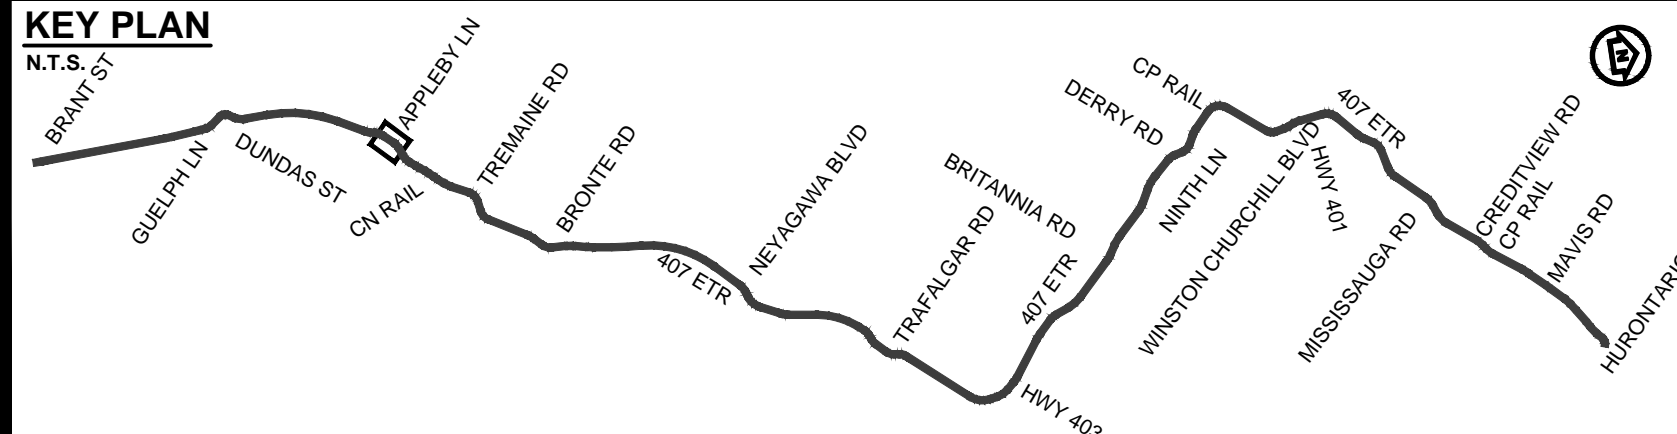

DRAWING NAME: J:\07\7624 ON-MTO 407 TRANSITWAY WC TO BRANTTIS General\03 - Drawings\2 - Plates\ETR Plan and Profile\407 TM4-Plate 14.dwg  
 CREATED: May 22, 2020, 10:01am  
 MODIFIED:

**407 TRANSITWAY**  
 WEST OF BRANT STREET TO WEST OF HURONTARIO STREET  
 G.W.P. 16-20003, CA 2016-E-0038  
 PLAN AND PROFILE  
 STA. 20+400 TO STA. 21+020

PLATE  
**14**  
 DATE  
 11/20/2019